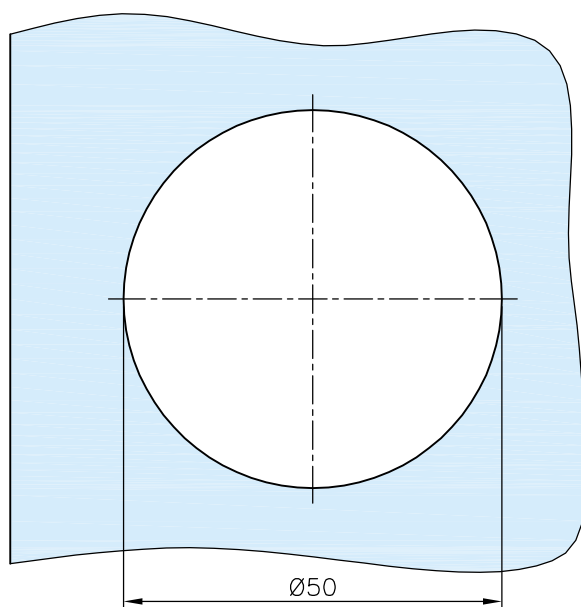

*drawing shows 10mm glass

glass cutout